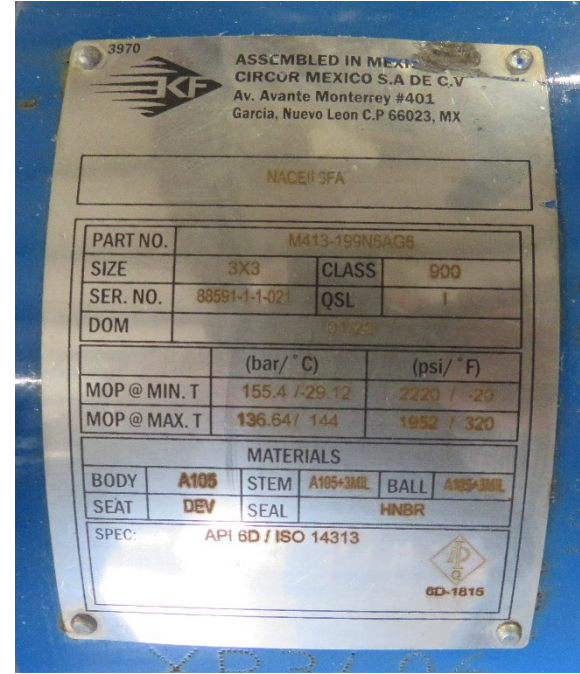

SLE 24-033 Pipeline Valve & Equipment Sale

SLE 24-033 Pipeline Valve & Equipment Sale

SLE 24-033 Pipeline Valve & Equipment Sale

SLE 24-033 Pipeline Valve & Equipment Sale

SLE 24-033 Pipeline Valve & Equipment Sale